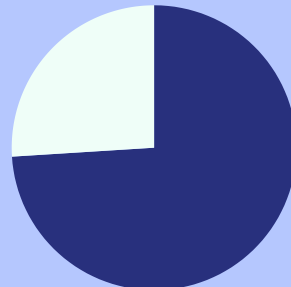

This is only about **21%**
of the amount lost.

In Aotearoa...